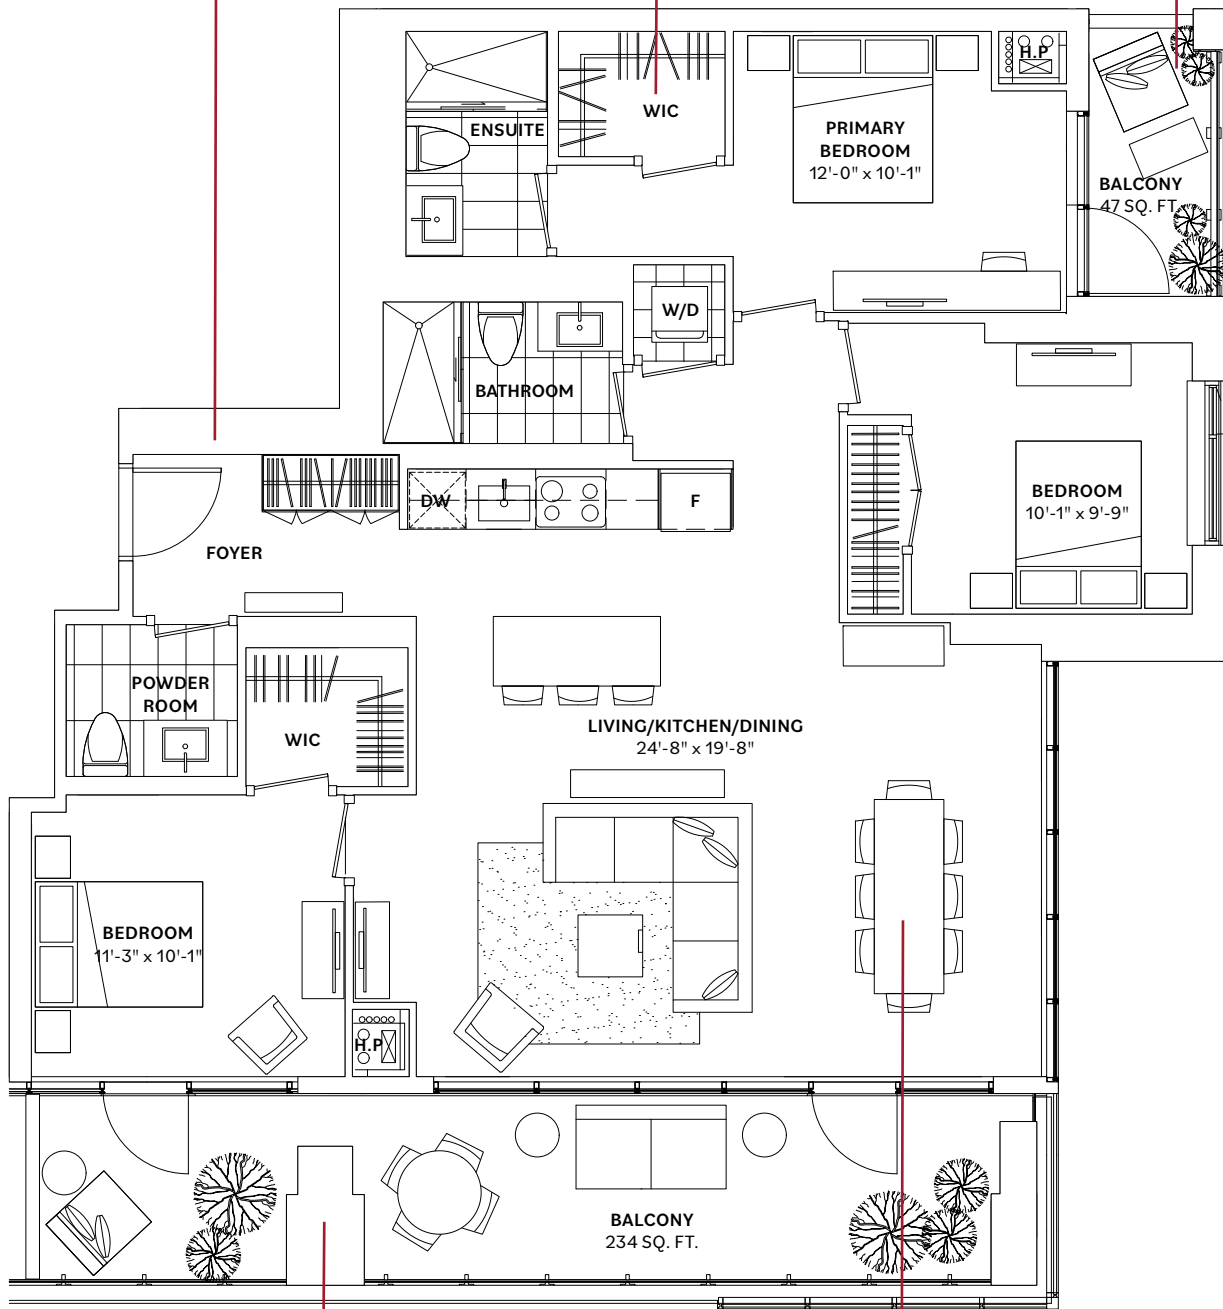

Luxurious south facing 3-bedroom corner Penthouse Suite

Custom designed closet organizers in every bedroom

Featuring a private balcony off the primary bedroom

21ST FLOOR PENTHOUSE ↑

Spacious full length 234 sf balcony with breathtaking views

Elegant dining area with room to entertain for ten, with full wall of windows