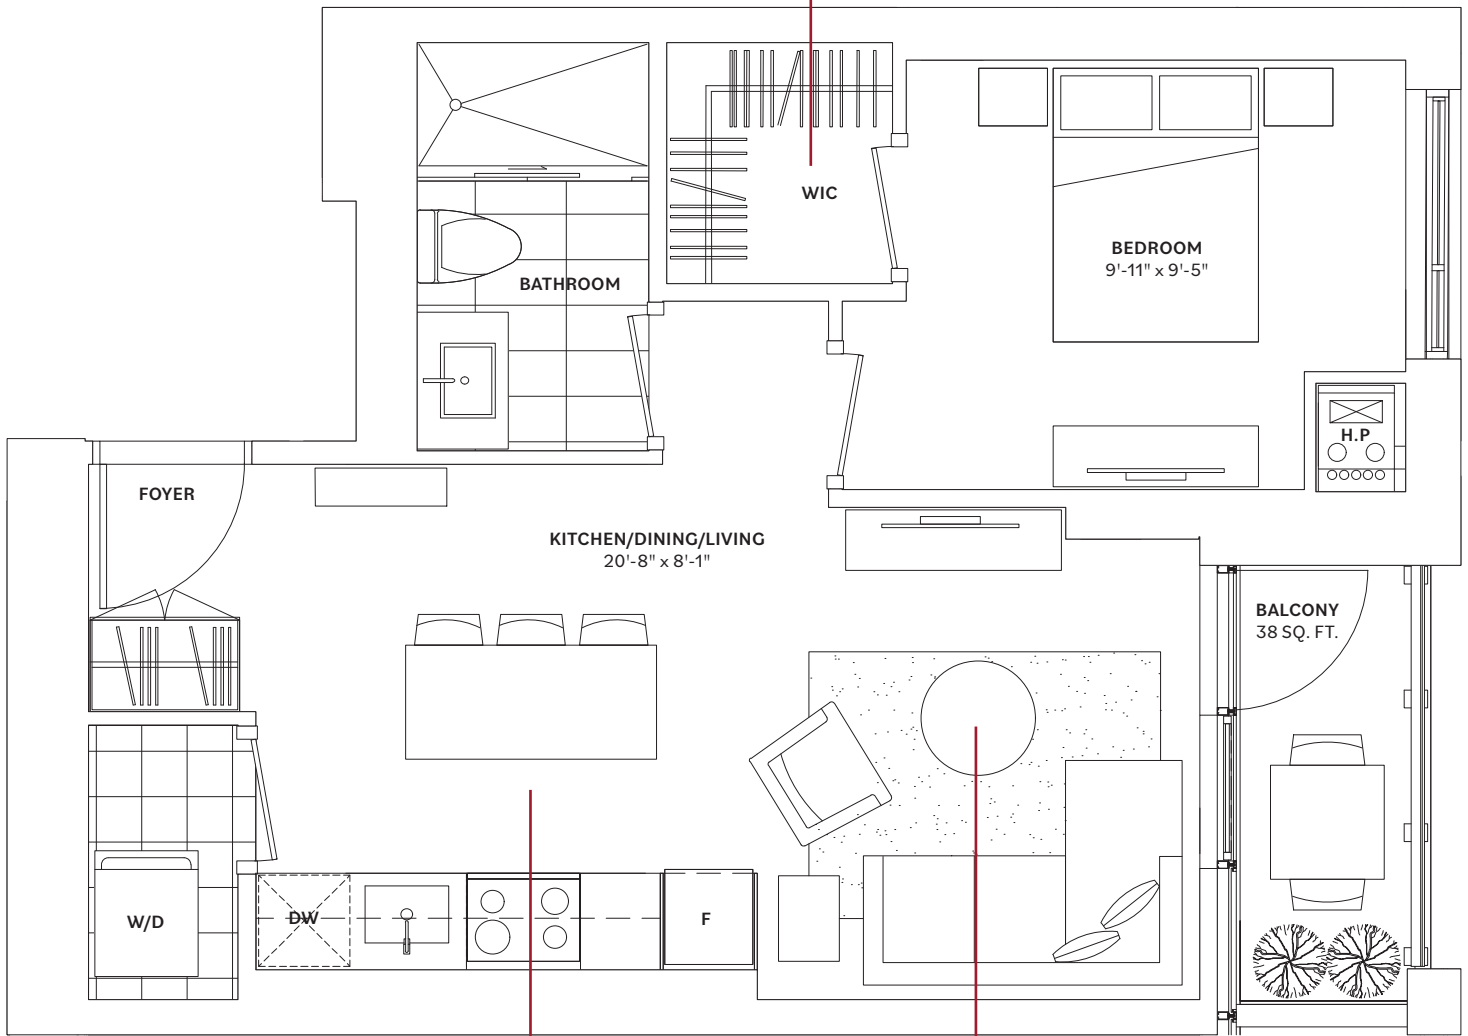

Walk-in closet with custom designed built-in organizers

Designer inspired gourmet kitchen with island seating for three

1 Bedroom suite showcasing a large living/dining area