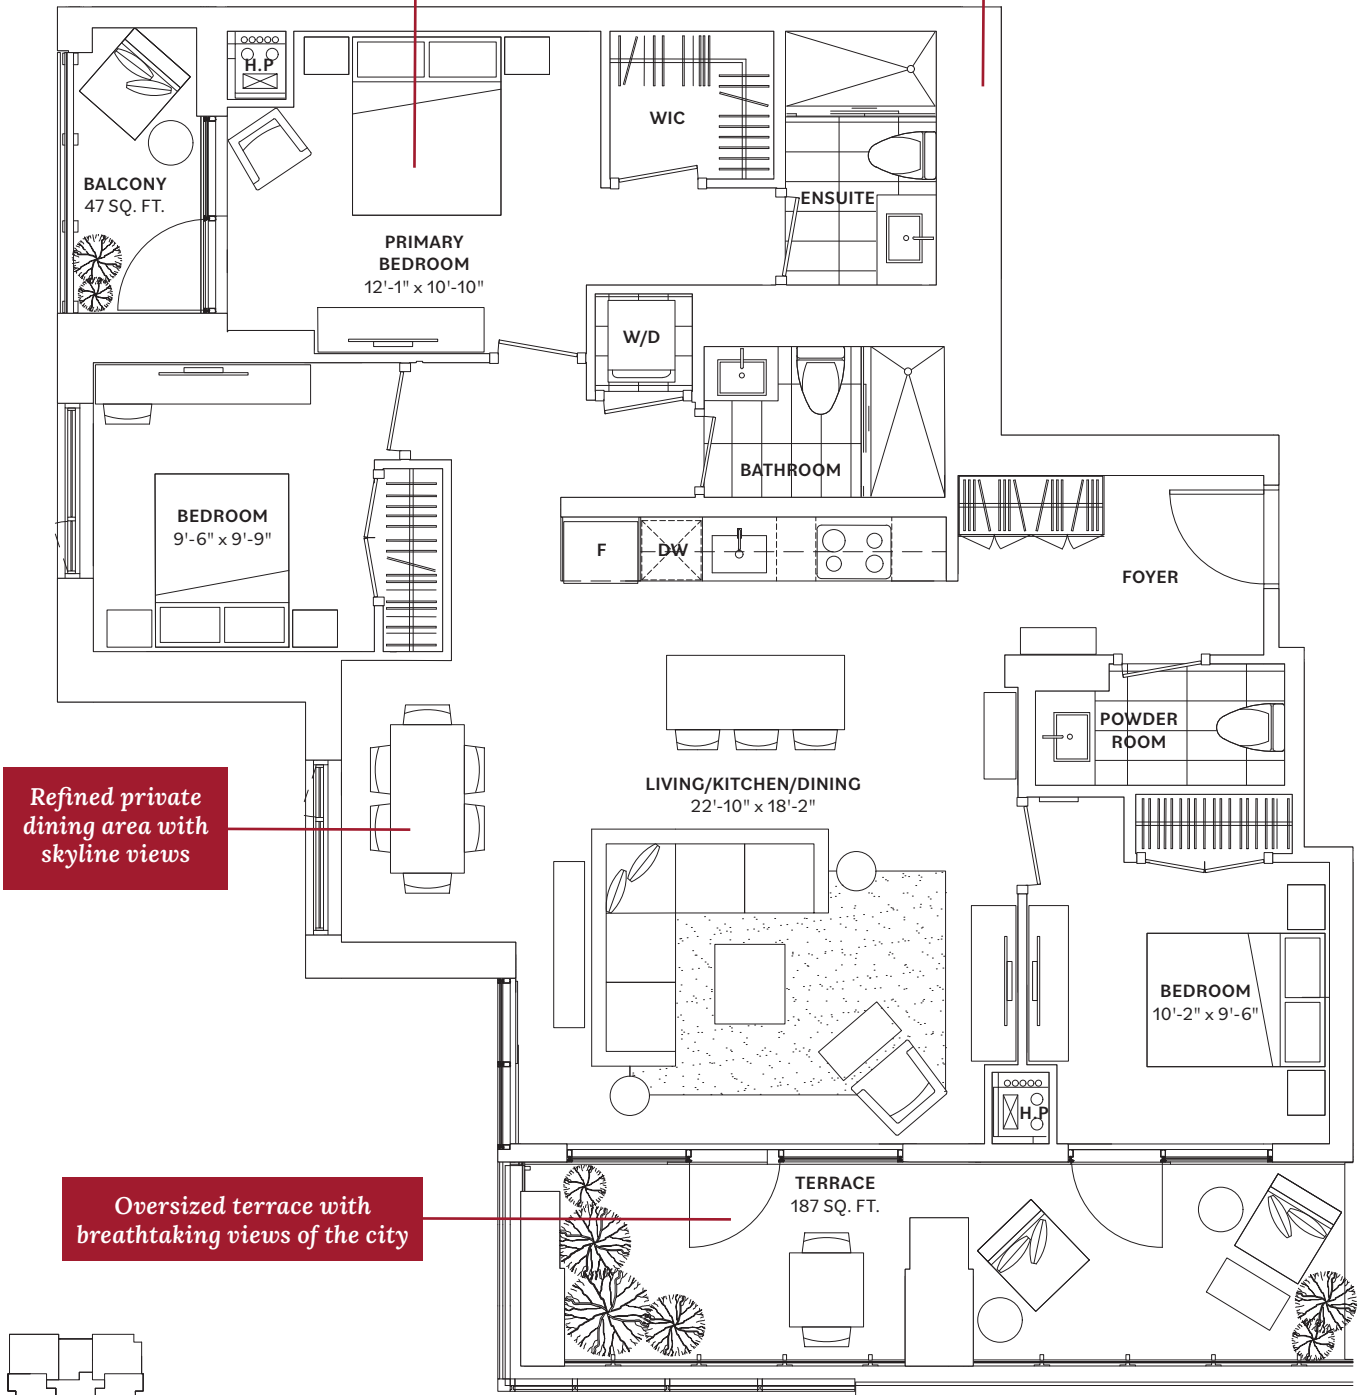

Large primary bedroom with  
ensuite and private balcony

Spectacular south facing 3-bedroom  
corner Penthouse Suite

Refined private  
dining area with  
skyline views

Oversized terrace with  
breathtaking views of the city