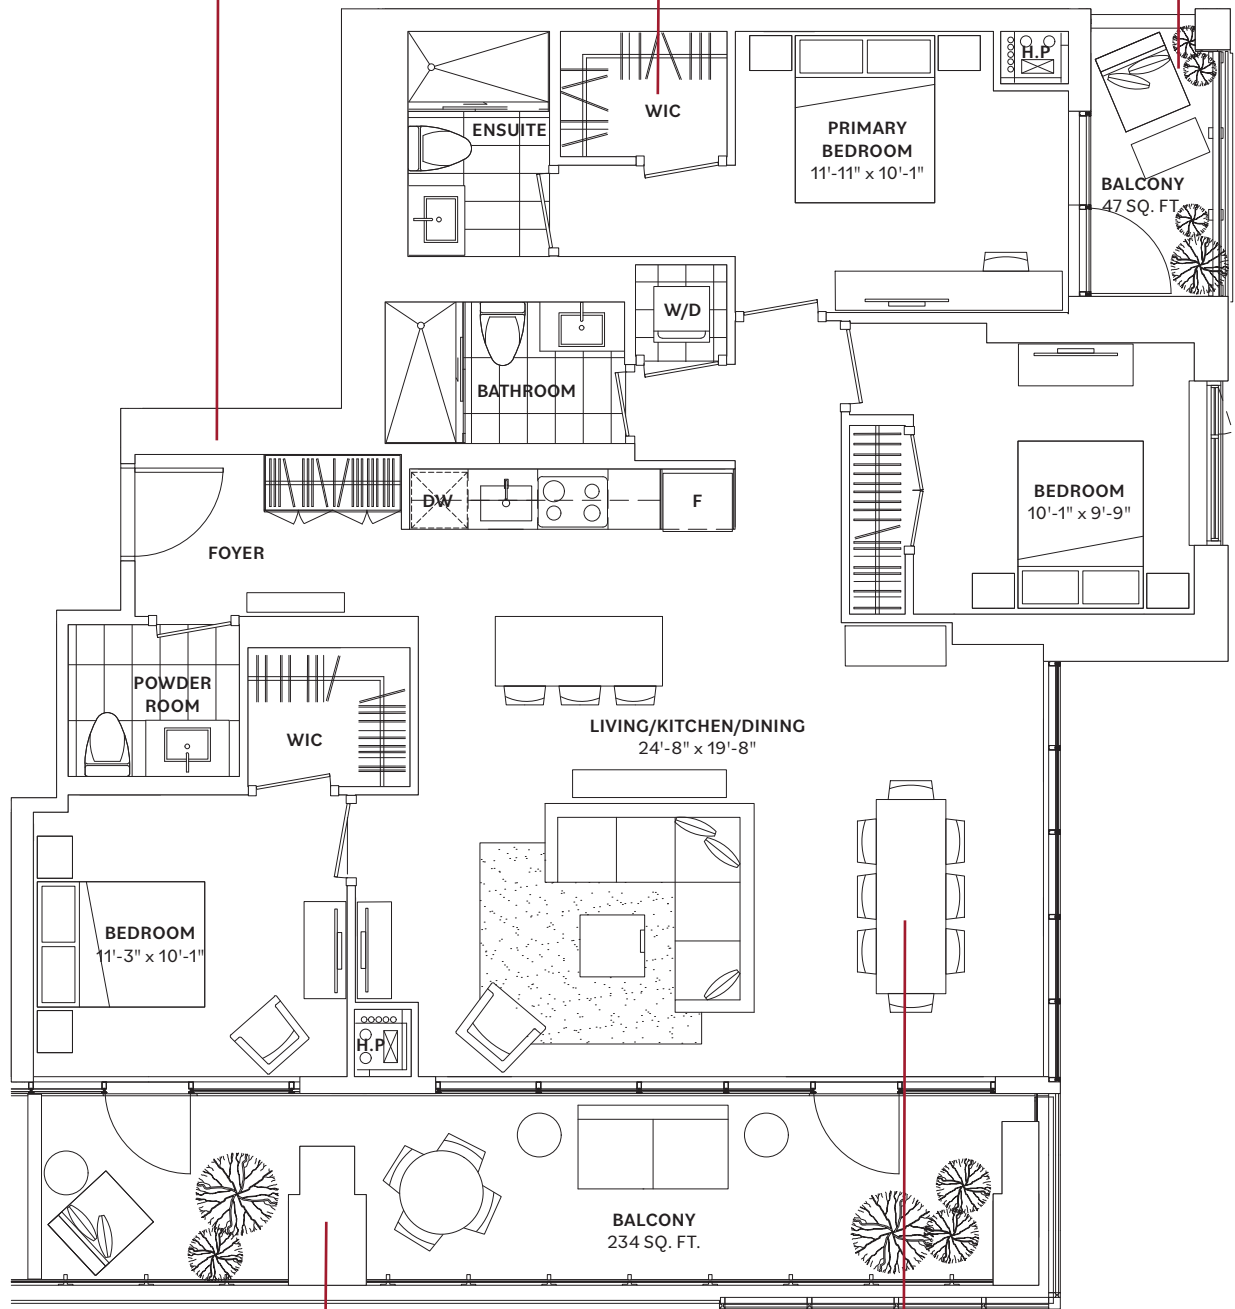

Luxurious south facing 3-bedroom corner Penthouse Suite

Custom designed closet organizers in every bedroom

Featuring a private balcony off the primary bedroom

Spacious full length 234 sf balcony with breathtaking views

Elegant dining area with room to entertain for ten, with full wall of windows