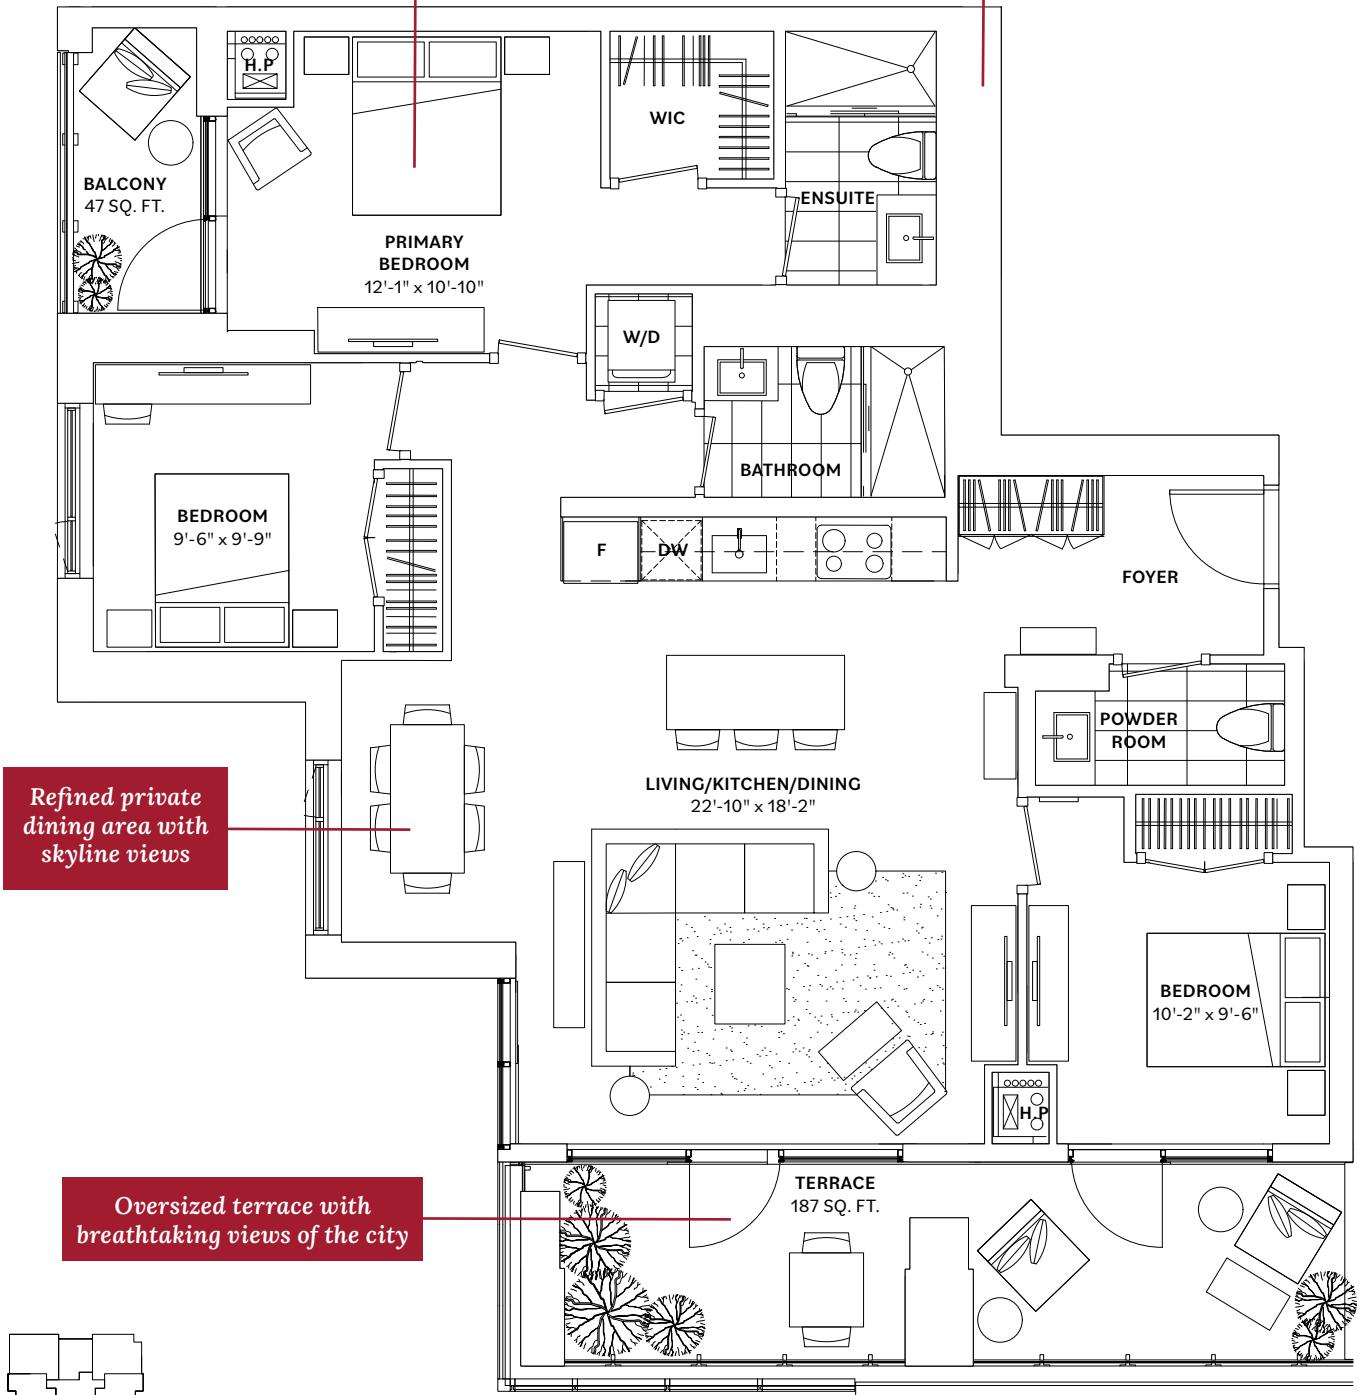

Large primary bedroom with
ensuite and private balcony

Spectacular south facing 3-bedroom
corner Penthouse Suite

Refined private
dining area with
skyline views

Oversized terrace with
breathtaking views of the city