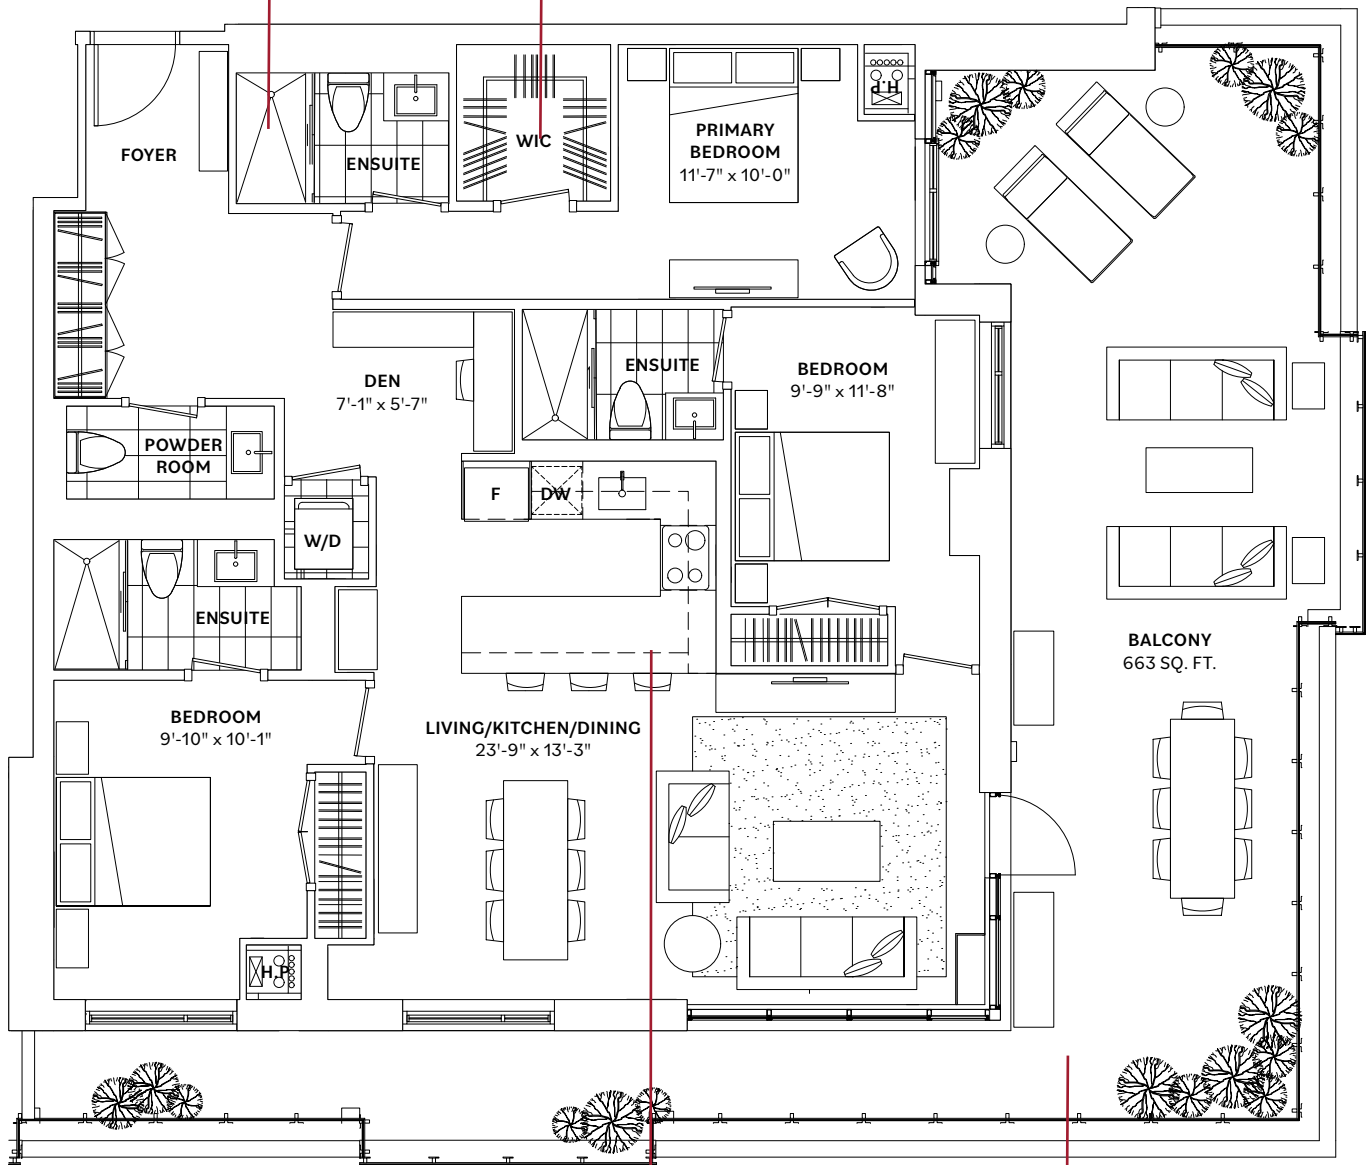

All bedrooms have stunning
3-piece ensuites

Custom designed built-in closet
organizers in every bedroom

Designer inspired gourmet kitchen with stainless
steel appliances, ideal for entertaining

Huge south facing terrace
with unobstructed views